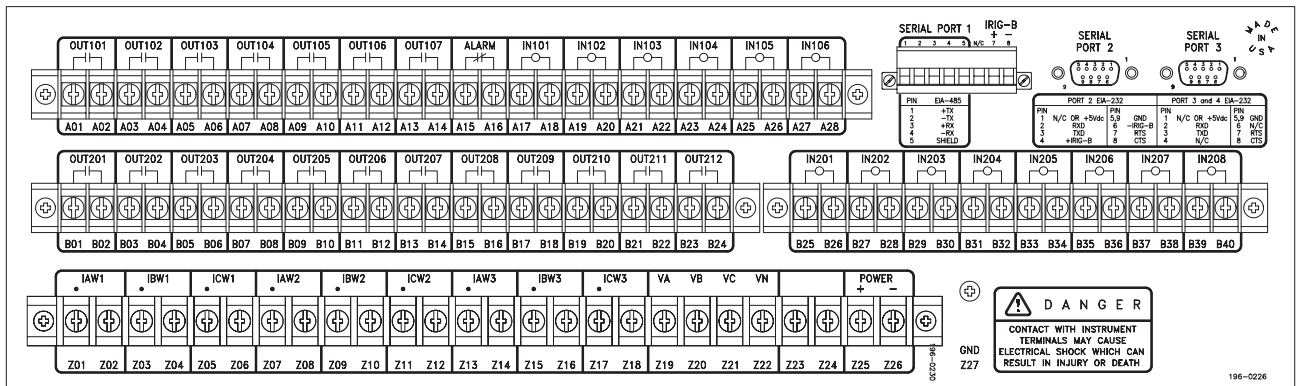

SEL-387E Current Differential and Voltage Relay

Front View - Panel-Mount

i2190

Rear View - Conventional Terminal Blocks (2U)

i2132

Rear View - Conventional Terminal Blocks - Additional I/O (3U)

i2163