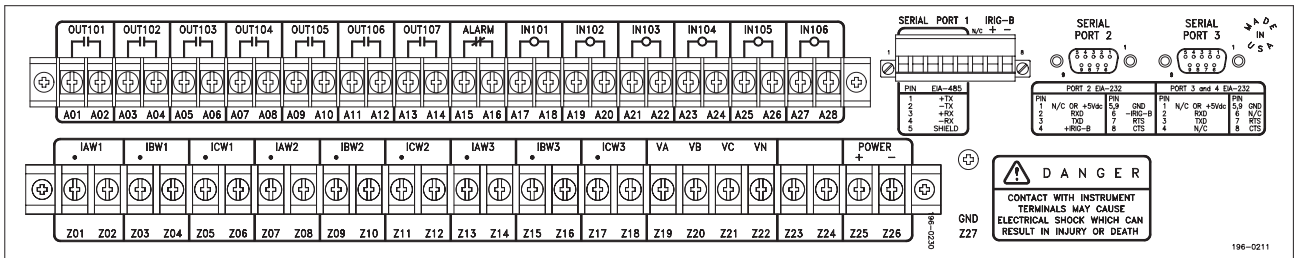

SEL-387E Current Differential and Voltage Relay

Front View - Panel-Mount

i2190

Rear View - Conventional Terminal Blocks (2U)

i2132

Rear View - Conventional Terminal Blocks - Additional I/O (3U)

i2163