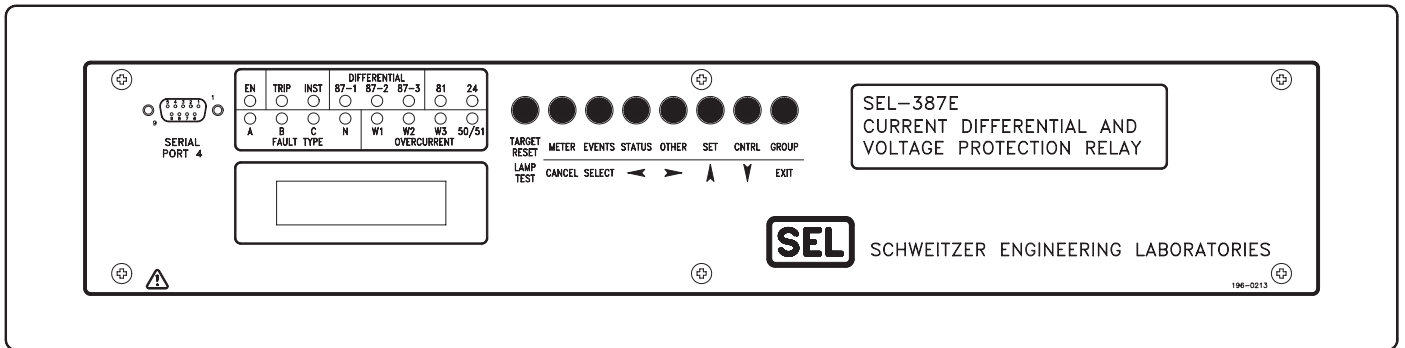

SEL-387E Current Differential and Voltage Relay

Front View - Panel-Mount

i2190

Rear View - Conventional Terminal Blocks (2U)

i2132

Rear View - Conventional Terminal Blocks - Additional I/O (3U)

i2163