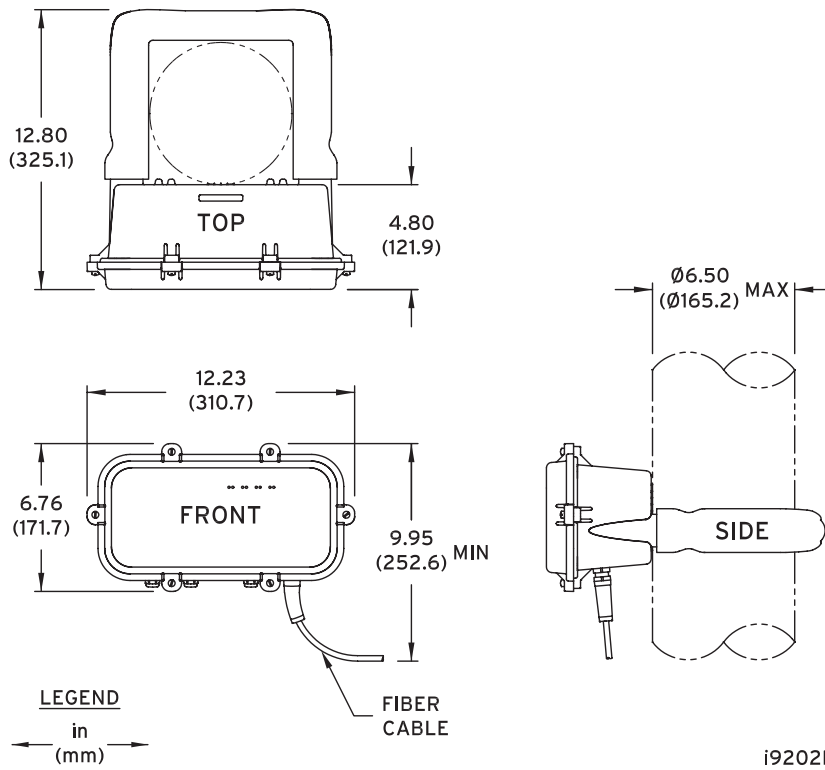

Dimensions

PC FCI CONTROL ELECTRONICS WITH SPLIT-CORE CT SEL-8315

PC FCI SPLIT-CORE SENSOR SEL-8316